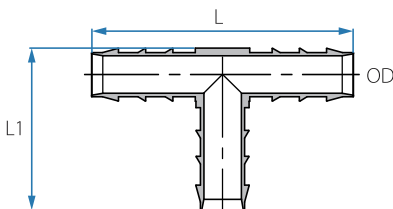

Union T Hose Connector

Cat. No.	Tube OD mm	L mm	L1 mm	Color
12456412122	12	72.7	44.6	
12456416162	16	76.7	47.7	Black
12456420202	20	84.8	54.7	
12456425252	25	72.8	44.6	
*12466416163	16	76.7	47.7	Brown
*12466417173	17	84.7	54.9	

Note: Packing 25 unit
* Sharp barb (material: Acetal)