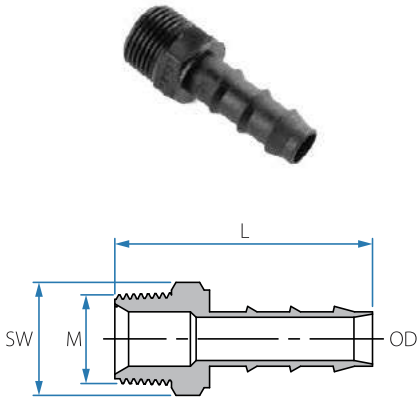

### Female Swivel Hose Connector with Washer

Cat. No.	Tube ID mm	F (BSP)	L mm	D mm	Color
22454746122	6	3/4"	37.9	33.5	■ Black
22454748122	8	3/4"	41.8	33.5	
22454748162	8	1"	40.8	39.7	
22454750122	10	3/4"	44.2	33.5	
22454752122	12	3/4"	45	33.5	
22454752162	12	1"	43.8	39.7	
22454754122	14	3/4"	46.3	33.5	
22454754162	14	1"	45.2	39.7	
22454756122	16	3/4"	46.7	33.5	
22454756162	16	1"	45.6	39.7	
22454759122	19	3/4"	47.5	33.5	
22454759162	19	1"	46.3	39.7	

Note: Use flat seal with this fitting

### Female Swivel Hose Connector with Washer

Cat. No.	Tube ID mm	F (BSP)	L	SW	Color
22454750062	10	3/8"	32.8	17	■ Black
22454752082	12	1/2"	33.7	22	

Note: Use flat seal with this fitting

## Male Straight Hose Connector

Cat. No.	Tube OD mm	M (BSPT)	L mm	SW	Color
12456812022	12	1/8"	44.0	11	
12456812042	12	1/4"	47.7	14	
12456812062	12	3/8"	47.3	17	
12456812082	12	1/2"	50.8	22	
12456812122	12	3/4"	51.4	27	
12456816042	16	1/4"	47.6	14	
12456816082	16	1/2"	51.3	22	■ Black
12456816122	16	3/4"	52.0	27	
12456820082	20	1/2"	52.2	22	
12456820122	20	3/4"	54.0	27	
12456820162	20	1"	59.0	36	
12456825082	25	1/2"	53.3	22	
12456825122	25	3/4"	54.5	27	
12456825162	25	1"	59.0	36	
*12466817083	17	1/2"	45.2	22	■ Brown
*12466817123	17	3/4"	46.1	27	