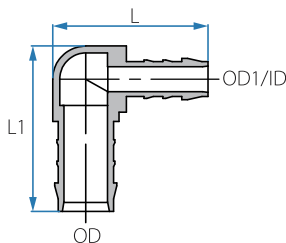

Reducing Elbow Hose Connector

Cat. No.	Tube OD mm	Tube OD1 mm	L mm	L1 mm	Color
12456612162	16	12	51.2	49.5	
12456612202	20	12	56.4	55.0	■ Black
12456616202	20	16	56.4	54.8	
12456620252	25	20	58.3	56.4	

Note: Packing 25 unit

Cat. No.	Tube OD mm	Tube ID mm	L mm	L1 mm	Color
12456652202	20	12	56.2	52.2	
12456656202	20	16	56.6	55.5	■ Black
12456659202	20	19	55.2	56.4	
12456659252	25	19	58.4	57.4	

Note: Packing 25 unit