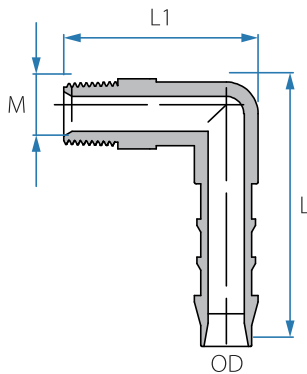

## Barb Connectors

Polypropylene

**Working pressure**  
Up to 14 BAR  
(200 psi) at 20 °C

**Temperature**  
4 °C -90 °C  
(subject to application)

**Fittings' dimensions**  
refer to tube ID or OD,  
with respect to the  
common application

### BSPT Male Elbow Hose Connector

Cat. No.	Tube OD mm	M (BSPT)	L mm	L1 mm	Color
12456912042	12	1/4"	48.4	34.0	
12456912062	12	3/8"	48.4	34.7	
12456912082	12	1/2"	48.4	38.0	
12456912122	12	3/4"	48.5	39.4	
12456916062	16	3/8"	51.1	36.2	
12456916082	16	1/2"	51.6	39.5	Black
12456916122	16	3/4"	51.1	41.0	
12456920082	20	1/2"	56.3	45.0	
12456920122	20	3/4"	56.0	46.8	
12456925082	25	1/2"	58.3	47.2	
12456925122	25	3/4"	58.7	48.5	
*12466917083	17	1/2"	45.5	41.9	Brown
*12466917123	17	3/4"	45.7	43.1	