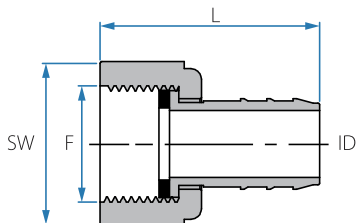

Female Swivel Hose Connector with Washer

Cat. No.	Tube ID mm	F (BSP)	L	SW	Color
22454750062	10	3/8"	32.8	17	■ Black
22454752082	12	1/2"	33.7	22	

Note: Use flat seal with this fitting