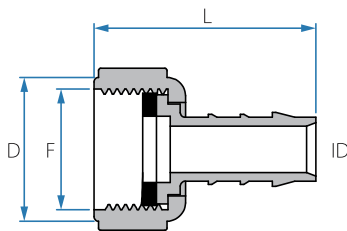

## Barb Connectors

Polypropylene

**Working pressure**  
Up to 14 BAR  
(200 psi) at 20 °C

**Temperature**  
4 °C -90 °C  
(subject to application)

**Fittings' dimensions**  
refer to tube ID or OD,  
with respect to the  
common application

### Female Swivel Hose Connector with Washer

Cat. No.	Tube ID mm	F (BSP)	L mm	D mm	Color
22454746122	6	3/4"	37.9	33.5	■ Black
22454748122	8	3/4"	41.8	33.5	
22454748162	8	1"	40.8	39.7	
22454750122	10	3/4"	44.2	33.5	
22454752122	12	3/4"	45	33.5	
22454752162	12	1"	43.8	39.7	
22454754122	14	3/4"	46.3	33.5	
22454754162	14	1"	45.2	39.7	
22454756122	16	3/4"	46.7	33.5	
22454756162	16	1"	45.6	39.7	
22454759122	19	3/4"	47.5	33.5	
22454759162	19	1"	46.3	39.7	