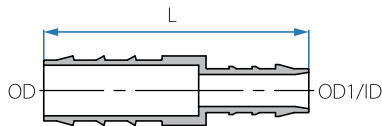

## Barb Connectors

Polypropylene

**Working pressure**  
Up to 14 BAR  
(200 psi) at 20 °C

**Temperature**  
4 °C -90 °C  
(subject to application)

**Fittings' dimensions**  
refer to tube ID or OD,  
with respect to the  
common application