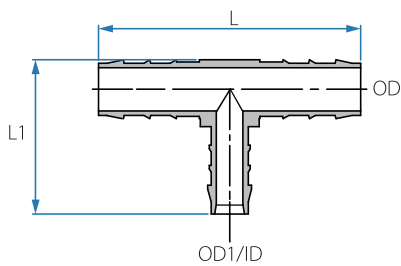

Reducing T Hose Connector

Cat. No.	Tube OD mm	Tube ID mm	L mm	L1 mm	Color
12457246162	16	6	76.8	40.6	■ Black
12457252202	20	12	84.7	55.2	
12457256202	20	16	84.9	53.0	
12457259202	20	19	84.7	53.0	

Note: Packing 25 unit