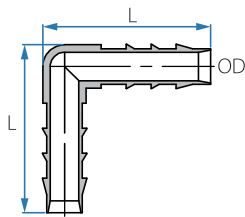

Union Elbow Hose Connector

Cat. No.	Tube OD mm	L mm	Color
12456512002	12	48.2	■ Black
12456516002	16	49.6	
12456520002	20	56.8	
12456525002	25	58.8	
*12466516003	16	40.5	■ Brown
*12466517003	17	45.1	

Note: Packing 25 unit
* Sharp barb (material: Acetal)