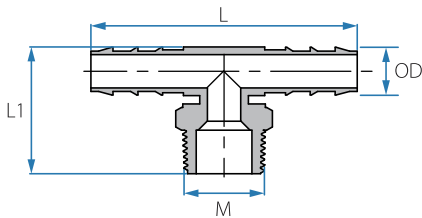

Male Branch T Hose Connector

Cat. No.	Tube OD mm	M (BSPT)	L mm	L1 mm	Color	
12457112042	12	1/4"	84.7	34.1	■ Black	
12457112062	12	3/8"	84.9	34.3		
12457112082	12	1/2"	84.9	38.4		
12457112122	12	3/4"	84.8	38.9		
12457116062	16	3/8"	86.2	36.3		
12457116082	16	1/2"	86.2	40.0		
12457116122	16	3/4"	86.2	41.0		
12457120082	20	1/2"	93.7	45.5		
12457120122	20	3/4"	93.7	46.6		
12457125082	25	1/2"	93.7	47.6		
12457125122	25	3/4"	93.8	48.6		
*12467117083	17	1/2"	74.3	41.9		■ Brown
*12467117123	17	3/4"	74.3	43.0		

Note: Packing 25 unit
* Sharp barb (material: Acetal)