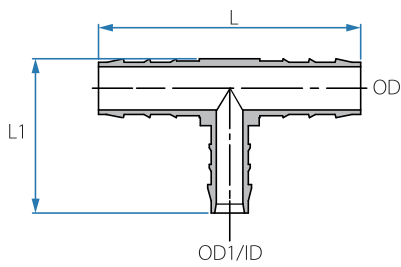

Reducing T Hose Connector

Cat. No.	Tube OD1 mm	Tube OD mm	L mm	L1 mm	Color
12457212162	12	16	76.7	48.2	■ Black
12457216202	16	20	84.6	52.3	
12457220252	20	25	88.7	58.6	

Note: Packing 25 unit