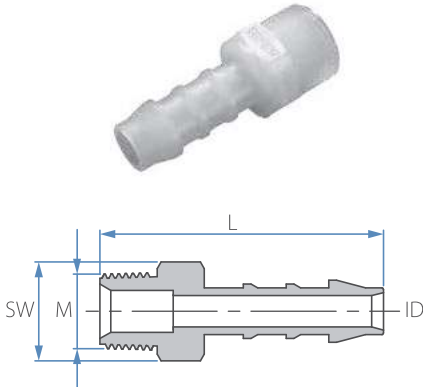

NPT Male Hose Connector

Cat. No.	Tube ID inch	M (NPT)	L mm	SW	Color
12356802021	5/32"	1/8"	30.7	11	
12356802041	5/32"	1/4"	35.3	14	
12356803021	3/16"	1/8"	36.3	11	
12356803041	3/16"	1/4"	39.7	14	
12356804021	1/4"	1/8"	36.1	11	
12356804041	1/4"	1/4"	40.6	14	
12356804061	1/4"	3/8"	41.9	17	
12356804081	1/4"	1/2"	46.7	22	
12356805021	5/16"	1/8"	40.2	11	
12356805041	5/16"	1/4"	44.7	14	
12356805061	5/16"	3/8"	45.9	17	
12356805081	5/16"	1/2"	51.0	22	
12356806041	3/8"	1/4"	46.5	14	
12356806061	3/8"	3/8"	47.7	17	☐ White
12356806081	3/8"	1/2"	53.2	22	
12356806121	3/8"	3/4"	54.3	27	
12356808041	1/2"	1/4"	47.7	14	
12356808061	1/2"	3/8"	48.9	17	
12356808081	1/2"	1/2"	53.7	22	
12356808121	1/2"	3/4"	54.7	27	
12356809061	9/16"	3/8"	51.6	17	
12356809081	9/16"	1/2"	55.4	22	
12356809121	9/16"	3/4"	56.1	27	
12356810081	5/8"	1/2"	56.3	22	
12356810121	5/8"	3/4"	56.8	27	
12356812081	3/4"	1/2"	56.9	22	
12356812121	3/4"	3/4"	57.7	27	

Note: Packing 25 unit