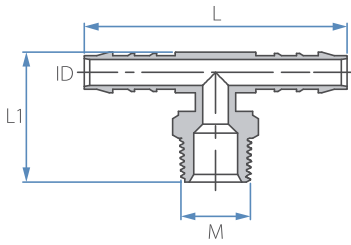

NPT Male Branch T Hose Connector

Cat. No.	Tube ID inch	M (NPT)	L mm	L1 mm	Color
12357102021	5/32"	1/8"	45.1	26.0	
12357102041	5/32"	1/4"	45.1	30.7	
12357103021	3/16"	1/8"	56.3	28.6	
12357103041	3/16"	1/4"	56.3	33.4	
12357103081	3/16"	1/2"	56.3	39.3	
12357104021	1/4"	1/8"	63.0	29.4	
12357104041	1/4"	1/4"	63.0	33.8	
12357104061	1/4"	3/8"	63.0	33.7	
12357104081	1/4"	1/2"	63.0	40.3	
12357105021	5/16"	1/8"	72.5	32.3	
12357105041	5/16"	1/4"	72.5	36.8	
12357105061	5/16"	3/8"	72.5	36.9	
12357105081	5/16"	1/2"	72.5	42.8	
12357106041	3/8"	1/4"	78.5	38.0	White
12357106061	3/8"	3/8"	78.5	37.7	
12357106081	3/8"	1/2"	78.5	44.0	
12357106121	3/8"	3/4"	78.5	43.8	
12357108041	1/2"	1/4"	82.6	39.3	
12357108061	1/2"	3/8"	82.6	38.8	
12357108081	1/2"	1/2"	82.6	45.5	
12357108121	1/2"	3/4"	82.6	45.5	
12357109061	9/16"	3/8"	85.2	42.6	
12357109081	9/16"	1/2"	85.2	48.3	
12357109121	9/16"	3/4"	85.2	48.3	
12357110081	5/8"	1/2"	88.4	51.5	
12357110121	5/8"	3/4"	88.4	51.1	
12357112081	3/4"	1/2"	90.5	53.0	
12357112121	3/4"	3/4"	90.5	52.5	

Note: Packing 25 unit