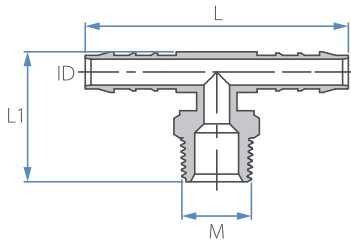

BSPT Male Branch T Hose Connector

Cat. No.	Tube ID mm	M (BSPT)	L mm	L1 mm	Color
12557144021	4	1/8"	39.4	22.2	
12557144041	4	1/4"	45.2	27.0	
12557145021	5	1/8"	50.9	23.8	
12557145041	5	1/4"	56.5	29.6	
12557146021	6	1/8"	55.8	24.8	
12557146041	6	1/4"	63.1	30.0	
12557146061	6	3/8"	63.1	30.0	
12557146081	6	1/2"	63.1	33.8	
12557148021	8	1/8"	61.7	27.3	
12557148041	8	1/4"	72.7	33.1	
12557148061	8	3/8"	72.7	33.1	
12557148081	8	1/2"	61.8	33.9	
12557150041	10	1/4"	78.7	34.1	
12557150061	10	3/8"	78.7	34.1	<input type="checkbox"/> White
12557150081	10	1/2"	78.9	38.1	
12557150121	10	3/4"	78.9	39.1	
12557152041	12	1/4"	82.7	35.2	
12557152061	12	3/8"	82.7	35.2	
12557152081	12	1/2"	82.6	39.1	
12557152121	12	3/4"	82.6	40.0	
12557154061	14	3/8"	85.6	38.5	
12557154081	14	1/2"	85.6	42.1	
12557154121	14	3/4"	85.6	43.3	
12557156081	16	1/2"	88.2	45.0	
12557156121	16	3/4"	88.5	46.3	
12557159081	19	1/2"	90.3	46.3	
12557159121	19	3/4"	90.7	47.7	