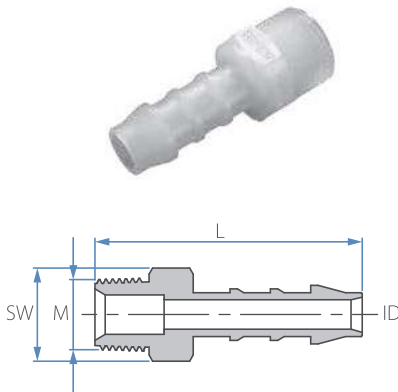

BSPT Female Hose Connector

Cat. No.	Tube ID mm	F (BSPT)	L mm	SW	Color
12556745021	5	1/8"	34.4	14	
12556745041	5	1/4"	35.2	17	
12556745061	5	3/8"	36.5	22	
12556745081	5	1/2"	38.7	26	
12556746021	6	1/8"	36.3	14	
12556746041	6	1/4"	37.2	17	
12556746061	6	3/8"	38.3	22	
12556746081	6	1/2"	40.8	26	
12556748021	8	1/8"	38.2	14	
12556748041	8	1/4"	39.4	17	
12556748061	8	3/8"	40.4	22	
12556748081	8	1/2"	42.7	26	
12556750041	10	1/4"	41.5	17	
12556750061	10	3/8"	42.3	22	
12556750081	10	1/2"	45.0	26	
12556752041	12	1/4"	42.4	17	
12556752061	12	3/8"	43.3	22	
12556752081	12	1/2"	46.0	26	
12556754061	14	3/8"	45.0	22	
12556754081	14	1/2"	47.3	26	
12556756081	16	1/2"	48.1	26	
12556759081	19	1/2"	48.8	26	

White

Note: Packing 25 unit

Fittings Products

PVDF Fittings

PVDF

Working pressure
Up to 14 BAR
(200 psi) at 20 °C

Temperature
-20 °C -120 °C
(subject to application)

Fittings' dimensions
refer to tube ID or OD, with respect
to the common application

BSPT Male Hose Connector

Cat. No.	Tube ID mm	M (BSPT)	L mm	SW	Color
12556844021	4	1/8"	31.2	11	
12556844041	4	1/4"	33.8	14	
12556845021	5	1/8"	34.7	11	
12556845041	5	1/4"	38.3	14	
12556846021	6	1/8"	35.0	11	
12556846041	6	1/4"	39.2	14	
12556846061	6	3/8"	39.1	17	
12556846081	6	1/2"	42.3	22	
12556846121	6	3/4"	43.0	22	
12556848021	8	1/8"	39.8	11	
12556848041	8	1/4"	43.0	14	
12556848061	8	3/8"	43.0	17	
12556848081	8	1/2"	46.1	22	
12556848121	8	3/4"	37.1	17	
12556850041	10	1/4"	47.1	14	
12556850061	10	3/8"	45.2	17	
12556850081	10	1/2"	48.3	22	
12556850121	10	3/4"	49.3	27	
12556852041	12	1/4"	46.0	14	
12556852061	12	3/8"	46.0	17	
12556852081	12	1/2"	49.3	22	
12556852121	12	3/4"	50.0	27	
12556854061	14	3/8"	47.5	17	
12556854081	14	1/2"	50.8	22	
12556854121	14	3/4"	51.7	27	
12556856081	16	1/2"	51.3	22	
12556856121	16	3/4"	52.2	27	
12556859081	19	1/2"	52.2	22	
12556859121	19	3/4"	53.3	27	
12556859161	19	1"	60.1	36	
12556865121	25	3/4"	54.8	27	
12556865161	25	1"	66.6	36	