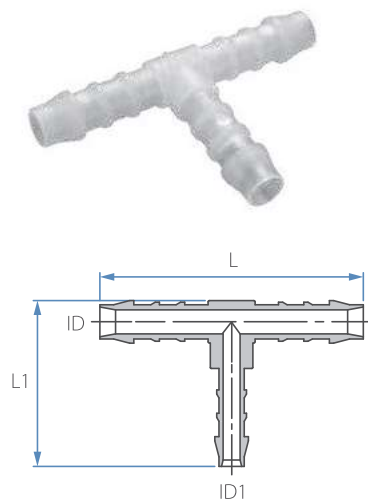

Reducing T Hose Connector

Cat. No.	Tube ID mm	Tube ID1 mm	L mm	L1 mm	Color
12557245441	5	4	50.7	25.7	
12557246451	6	5	55.7	31.8	
12557248461	8	6	61.5	36.2	
12557250481	10	8	66.5	39.3	
12557252501	12	10	70.6	44.5	☐ White
12557254521	14	12	76.7	44.5	
12557256541	16	14	79.5	51.1	
12357259561	19	16	84.6	55.4	

Cat. No.	Tube ID inch	Tube ID1 inch	L mm	L1 mm	Color
12357203021	3/16"	5/32"	50.6	25.9	
12357204031	1/4"	3/16"	55.8	32.0	
12357205041	5/16"	1/4"	61.5	36.2	
12357206051	3/8"	5/16"	66.5	39.3	
12357208061	1/2"	3/8"	70.3	43.5	☐ White
12357209081	9/16"	1/2"	76.3	48.0	
12357210091	5/8"	9/16"	79.4	51.0	
12357212101	3/4"	5/8"	84.3	55.2	

Note: Packing 25 unit