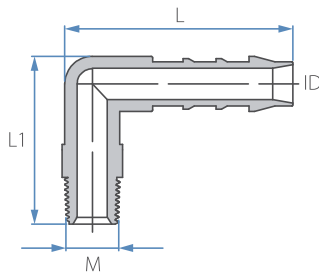

Note: Packing 25 unit

Fittings Products

PVDF Fittings

PVDF

Working pressure
Up to 14 BAR
(200 psi) at 20 °C

Temperature
-20 °C -120 °C
(subject to application)

Fittings' dimensions
refer to tube ID or OD, with respect
to the common application

BSPT Male Elbow Hose Connector

Cat. No.	Tube ID mm	M (BSPT)	L mm	L1 mm	Color
12556944021	4	1/8"	26.7	24.1	
12556944041	4	1/4"	26.7	27.2	
12556945021	5	1/8"	31.8	26.8	
12556945041	5	1/4"	29.8	32.0	
12556945081	5	1/2"	31.8	33.0	
12556946021	6	1/8"	35.5	27.3	
12556946041	6	1/4"	35.5	29.8	
12556946061	6	3/8"	35.5	30.0	
12556946081	6	1/2"	35.5	33.7	
12556948021	8	1/8"	41.5	30.4	
12556948041	8	1/4"	41.5	32.8	
12556948061	8	3/8"	41.5	32.8	
12556948081	8	1/2"	41.5	36.8	
12556950041	10	1/4"	45.5	33.9	
12556950061	10	3/8"	45.5	34.1	
12556950081	10	1/2"	45.5	37.8	
12556950121	10	3/4"	45.5	38.9	
12556952041	12	1/4"	48.7	35.0	
12556952061	12	3/8"	48.7	35.3	
12556952081	12	1/2"	48.7	39.0	
12556952121	12	3/4"	48.7	39.7	
12556954061	14	3/8"	51.4	38.5	
12556954081	14	1/2"	51.4	42.3	
12556954121	14	3/4"	51.4	43.3	
12556956081	16	1/2"	53.7	44.9	
12556956121	16	3/4"	53.7	46.0	
12556959081	19	1/2"	56.0	46.4	
12556959121	19	3/4"	56.4	47.5	