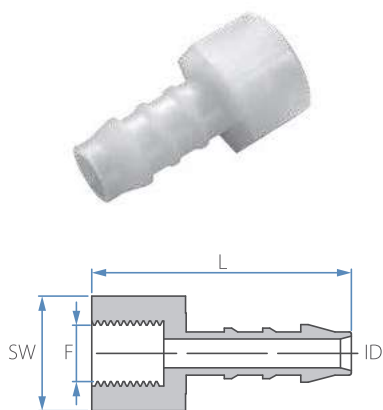

BSPT Female Hose Connector

Cat. No.	Tube ID mm	F (BSPT)	L mm	SW	Color
12556745021	5	1/8"	34.4	14	
12556745041	5	1/4"	35.2	17	
12556745061	5	3/8"	36.5	22	
12556745081	5	1/2"	38.7	26	
12556746021	6	1/8"	36.3	14	
12556746041	6	1/4"	37.2	17	
12556746061	6	3/8"	38.3	22	
12556746081	6	1/2"	40.8	26	
12556748021	8	1/8"	38.2	14	
12556748041	8	1/4"	39.4	17	
12556748061	8	3/8"	40.4	22	
12556748081	8	1/2"	42.7	26	
12556750041	10	1/4"	41.5	17	
12556750061	10	3/8"	42.3	22	
12556750081	10	1/2"	45.0	26	
12556752041	12	1/4"	42.4	17	
12556752061	12	3/8"	43.3	22	
12556752081	12	1/2"	46.0	26	
12556754061	14	3/8"	45.0	22	
12556754081	14	1/2"	47.3	26	
12556756081	16	1/2"	48.1	26	
12556759081	19	1/2"	48.8	26	

White

Note: Packing 25 unit

NPT Female Hose Connector

Cat. No.	Tube ID inch	F (NPT)	L mm	SW	Color
12356704021	1/4"	1/8"	36.7	14	
12356704041	1/4"	1/4"	40.1	17	
12356704061	1/4"	3/8"	40.0	22	
12356704081	1/4"	1/2"	43.7	27	
12356705021	5/16"	1/8"	38.9	14	
12356705041	5/16"	1/4"	41.8	17	
12356705061	5/16"	3/8"	42.0	22	
12356705081	5/16"	1/2"	45.0	27	
12356706041	3/8"	1/4"	44.1	17	
12356706061	3/8"	3/8"	43.9	22	
12356706081	3/8"	1/2"	47.2	27	
12356708041	1/2"	1/4"	44.7	17	
12356708061	1/2"	3/8"	45.2	22	
12356708081	1/2"	1/2"	48.8	27	
12356709061	9/16"	3/8"	46.5	22	
12356709081	9/16"	1/2"	50.3	27	
12356710081	5/8"	1/2"	50.4	27	
12356712081	3/4"	1/2"	51.7	27	