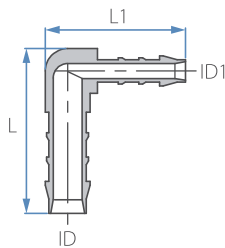

White

Note: Packing 25 unit

NPT Male Elbow Hose Connector

Cat. No.	Tube ID inch	M (NPT)	L mm	L1 mm	Color
12356902021	5/32"	1/8"	25.7	26.0	
12356902041	5/32"	1/4"	25.9	31.1	
12356903021	3/16"	1/8"	31.8	28.6	
12356903041	3/16"	1/4"	33.5	31.8	
12356903081	3/16"	1/2"	40.1	31.8	
12356904021	1/4"	1/8"	35.4	29.0	
12356904041	1/4"	1/4"	35.5	33.7	
12356904061	1/4"	3/8"	35.5	33.8	
12356904081	1/4"	1/2"	40.0	35.4	
12356905021	5/16"	1/8"	41.5	32.1	
12356905041	5/16"	1/4"	41.2	36.7	
12356905061	5/16"	3/8"	41.5	36.6	
12356905081	5/16"	1/2"	41.5	43.1	
12356906041	3/8"	1/4"	45.4	37.7	
12356906061	3/8"	3/8"	45.3	37.5	<input type="checkbox"/> White
12356906081	3/8"	1/2"	45.4	44.4	
12356906121	3/8"	3/4"	45.4	44.0	
12356908041	1/2"	1/4"	48.6	39.0	
12356908061	1/2"	3/8"	48.3	28.6	
12356908081	1/2"	1/2"	48.7	45.2	
12356908121	1/2"	3/4"	48.7	45.2	
12356909061	9/16"	3/8"	51.4	42.2	
12356909081	9/16"	1/2"	51.4	48.6	
12356909121	9/16"	3/4"	51.5	48.5	
12356910081	5/8"	1/2"	53.8	51.5	
12356910121	5/8"	3/4"	53.8	51.4	
12356912081	3/4"	1/2"	56.6	52.8	
12356912121	3/4"	3/4"	56.2	53.0	

Note: Packing 25 unit

Fittings Products

PVDF Fittings

PVDF

Working pressure
Up to 14 BAR
(200 psi) at 20 °C

Temperature
-20 °C -120 °C
(subject to application)

Fittings' dimensions
refer to tube ID or OD, with respect
to the common application

Reducing Elbow Hose Connector

Cat. No.	Tube ID mm	Tube ID1 mm	L mm	L1 mm	Color
12556645441	5	4	31.8	27.8	
12556646441	6	4	35.5	29.0	
12556646451	6	5	35.4	34.1	
12556648461	8	6	41.6	39.3	
12556650461	10	6	45.3	40.1	
12556650481	10	8	42.1	45.2	
12556652501	12	10	48.7	45.6	
12556654521	14	12	51.5	49.6	
12556656541	16	14	53.8	53.6	
12556659561	19	16	56.2	56.1	