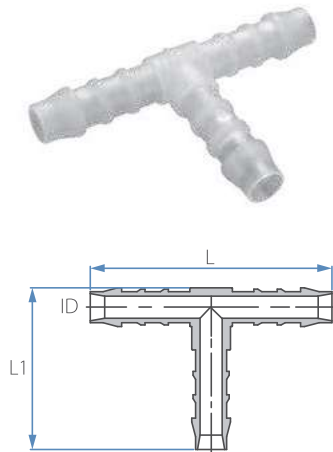

Union T Hose Connector

Cat. No.	Tube ID mm	L mm	L1 mm	Color
12556444441	4	39.5	24.3	
12556445451	5	50.7	30.8	
12556446461	6	55.8	34.0	
12556448481	8	61.7	38.5	
12556450501	10	66.5	41.2	☐ White
12556452521	12	70.5	44.8	
12556454541	14	76.3	49.1	
12556456561	16	79.2	52.1	
12556459591	19	84.4	55.7	

Cat. No.	Tube ID inch	L mm	L1 mm	Color
12356402021	5/32"	39.4	24.3	
12356403031	3/16"	50.6	30.9	
12356404041	1/4"	55.2	31.8	
12356405051	5/16"	55.2	31.8	
12356406061	3/8"	66.5	41.4	☐ White
12356408081	1/2"	70.8	45.0	
12356409091	9/16"	76.3	49.1	
12356410101	5/8"	78.7	51.4	
12356412121	3/4"	83.8	55.9	

Note: Packing 25 unit