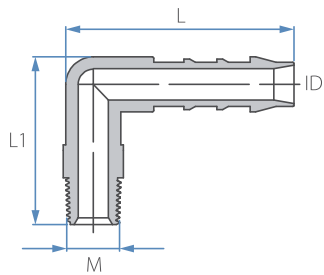

NPT Male Elbow Hose Connector

Cat. No.	Tube ID inch	M (NPT)	L mm	L1 mm	Color
12356902021	5/32"	1/8"	25.7	26.0	
12356902041	5/32"	1/4"	25.9	31.1	
12356903021	3/16"	1/8"	31.8	28.6	
12356903041	3/16"	1/4"	33.5	31.8	
12356903081	3/16"	1/2"	40.1	31.8	
12356904021	1/4"	1/8"	35.4	29.0	
12356904041	1/4"	1/4"	35.5	33.7	
12356904061	1/4"	3/8"	35.5	33.8	
12356904081	1/4"	1/2"	40.0	35.4	
12356905021	5/16"	1/8"	41.5	32.1	
12356905041	5/16"	1/4"	41.2	36.7	
12356905061	5/16"	3/8"	41.5	36.6	
12356905081	5/16"	1/2"	41.5	43.1	
12356906041	3/8"	1/4"	45.4	37.7	
12356906061	3/8"	3/8"	45.3	37.5	☐ White
12356906081	3/8"	1/2"	45.4	44.4	
12356906121	3/8"	3/4"	45.4	44.0	
12356908041	1/2"	1/4"	48.6	39.0	
12356908061	1/2"	3/8"	48.3	28.6	
12356908081	1/2"	1/2"	48.7	45.2	
12356908121	1/2"	3/4"	48.7	45.2	
12356909061	9/16"	3/8"	51.4	42.2	
12356909081	9/16"	1/2"	51.4	48.6	
12356909121	9/16"	3/4"	51.5	48.5	
12356910081	5/8"	1/2"	53.8	51.5	
12356910121	5/8"	3/4"	53.8	51.4	
12356912081	3/4"	1/2"	56.6	52.8	
12356912121	3/4"	3/4"	56.2	53.0	

Note: Packing 25 unit