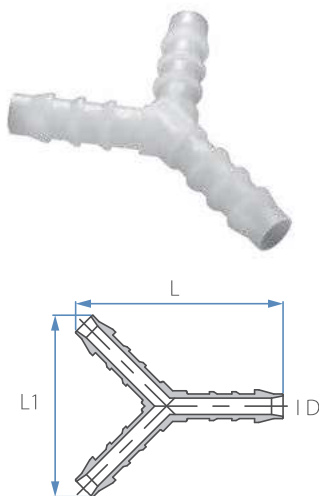

Y Hose Connector

Cat. No.	Tube ID mm	L mm	L1 mm	Color
12556344441	4	35.0	31.0	
12556346461	6	51.2	44.5	
12556348481	8	56.6	40.6	White
12556350501	10	62.3	55.0	
12556357571	17	63.3	57.7	

Cat. No.	Tube ID inch	L mm	L1 mm	Color
12356302021	5/32"	35.5	30.8	
12356304041	1/4"	50.8	44.3	
12356305051	5/16"	55.6	49.4	White
12356306061	3/8"	60.8	54.9	
12356311111	11/16"	62.5	57.4	

Note: Packing 25 unit