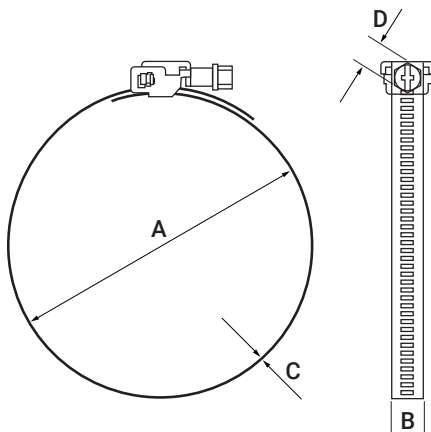

Quick Release Kits comprise of buckles, reels or small reel & buckle packs and allow you to build your own Quick Release Clamps of various lengths. They are available in W2 or W4 Material.

Part Number HCL	Product Description	Reel Length		Head Quantity	Band Width (B)		Band Thickness (C)		Max Tightening Torque Nm	Screw mm A/F
		m	ft		mm	inch	mm	inch		
QR-9-KIT-W2	Quick Release Hose Clamp Kit-9mm Wide-3m Reel & 8 Buckles W2	3.0	9.84	8.0	9.0	0.35	0.6	0.024	4.0	7.0
QR-9-KIT-W4	Quick Release Hose Clamp Kit-9mm Wide-3m Reel & 8 Buckles W4									
QR-9-H-W2	Quick Release Hose Clamp Head for 9mm Band - W3/430SS									
QR-9-H-W4	Quick Release Hose Clamp Head for 9mm Band - W4/430SS									
QR-9-25M-W2	Quick Release Hose Clamp Reel 9mm wide-W2/430SS 25m Reel	25.0	82.00		9.0	0.35	0.6	0.024		
QR-9-30M-W4	Quick Release Hose Clamp Reel 9mm wide-W4/304 -30m Reel	30.0	98.40							

PRODUCT INFORMATION

Made by:	Clamp Tridon
RoHS Compliant:	Yes
Hazardous Goods:	No
HS Tariff Code:	7326 90 92

MATERIAL INFORMATION

	W1
Band & Housing:	Zinc Plated Steel
Screw:	Zinc Plated Steel