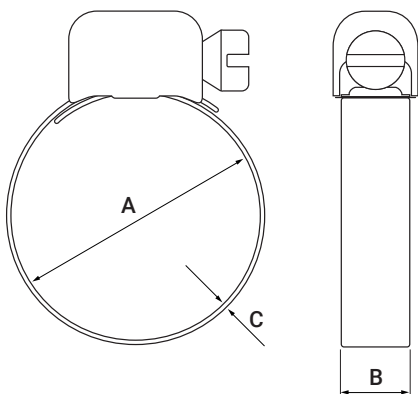

Oetiker Mini Worm Drive (MINI-WD)

Mini Worm Drive Hose Clamp 5mm wide - 304SS

Oetiker Mini Worm Drive Clips are manufactured in 304 Stainless steel and its compact design means that the space requirements are minimal. These clips are ideal for fitting into applications where space is at a premium.

The Mini worm drive clip features a cylindrical screw head which enables fast, simple and safe installation. In addition the clamp has an embossed band strip which reduces the risk of damage to the part being clamped.

Part Number HCL	Min Dia (A)		Max Dia (A)		Band Width (B)		Band Thickness (C)		Oetiker Part Number
	mm	inch	mm	inch	mm	inch	mm	inch	
MINI-WD-OET-7-W4	7.0	0.28	11.0	0.75	5.0	0.20	0.4	0.016	18000003
MINI-WD-OET-11-W4	11.0	0.43	19.0	1.14					18000004
MINI-WD-OET-18-W4	18.0	0.71	29.0	1.54					18000005
MINI-WD-OET-28-W4	28.0	1.10	39.0	1.93					18000006
MINI-WD-OET-38-W4	38.0	1.50	49.0	2.32					18000007
MINI-WD-OET-48-W4	48.0	1.89	59.0	2.72					18000008
MINI-WD-OET-58-W4	58.0	2.28	69.0	3.11					18000009
MINI-WD-OET-68-W4	68.0	2.68	79.0	3.50					18000010
MINI-WD-OET-78-W4	78.0	3.07	89.0	3.90					18000011
MINI-WD-OET-88-W4	88.0	3.46	99.0	4.29					18000012
MINI-WD-OET-98-W4	98.0	3.86	109.0	4.69					18000013
MINI-WD-OET-108-W4	108.0	4.25	119.0	5.08					18000014
MINI-WD-OET-118-W4	118.0	4.65	129.0	5.47					18000015
MINI-WD-OET-128-W4	128.0	5.04	139.0	5.87					18000016
MINI-WD-OET-138-W4	138.0	5.43	149.0	6.26					18000017
MINI-WD-OET-148-W4	148.0	5.83	159.0	6.65					18000018
MINI-WD-OET-158-W4	158.0	6.22	169.0	7.05					18000019
MINI-WD-OET-168-W4	168.0	6.61	179.0	7.44					18000020
MINI-WD-OET-178-W4	178.0	7.01	189.0	7.83					18000021
MINI-WD-OET-188-W4	188.0	7.40	199.0	8.23					18000022
MINI-WD-OET-198-W4	198.0	7.80	209.0	8.62					18000023
MINI-WD-OET-208-W4	208.0	8.19	219.0	8.62					18000024