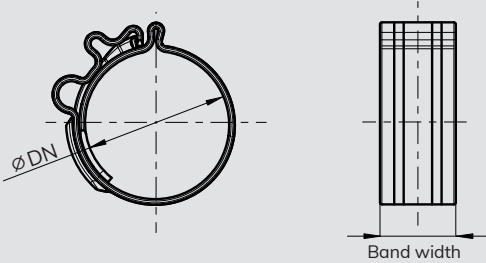

NORMACLAMP® Cobra

Quick to install even in tight spaces

- ✓ Bolt-free hose clip in one piece
- ✓ Quick, easy and safe installation
- ✓ Maintenance-free fit
- ✓ Self-adjusting diameter

HOSE CLAMPS

NORMACLAMP® Cobra

Applications

Cobra is well suited to applications involving poly and braided tubing that require a complete seal, e.g. for:

- Machine building
- White goods
- Chemical industry
- Irrigation systems
- Food and beverage industry
- Washing machine hoses

Materials

Group	W4
Band, housing and screw	Stainless steel – AISI 304

Band width (mm)	Description	Clamping range $\varnothing DN$ (mm)	Part number	Packaging quantity (pcs)
7	Cobra 7.5	8 – 9	0107 7000 075	100
7	Cobra 8.0	8.5 – 9.5	0107 7000 008	100
7	Cobra 8.5	9 – 10	0107 7000 085	100
7	Cobra 9.0	9.5 – 10.5	0107 7000 009	100
7	Cobra 9.5	10 – 11	0107 7000 095	100
7	Cobra 10.0	10.5 – 11.5	0107 7000 010	100
7	Cobra 10.5	11 – 12	0107 7000 105	100
7	Cobra 11.0	11.5 – 12.5	0107 7000 011	100
7	Cobra 11.5	12 – 13	0107 7000 115	100
8	Cobra 12	12.5 – 14	0108 7006 012	100
8	Cobra 13	13.5 – 15	0108 7006 013	100
8	Cobra 14	14.5 – 16	0108 7006 014	100
8	Cobra 15	15.5 – 17	0108 7006 015	100
8	Cobra 16	16.5 – 18	0108 7006 016	100
8	Cobra 17	17.5 – 19	0108 7006 017	100
8	Cobra 18	18.5 – 20	0108 7006 018	100
8	Cobra 19	19.5 – 21	0108 7006 019	100
8	Cobra 20	20.5 – 22	0108 7006 020	100
8	Cobra 21	21.5 – 23	0108 7006 021	100
8	Cobra 22	22.5 – 24	0108 7006 022	100
8	Cobra 23	23.5 – 25	0108 7006 023	100
8	Cobra 24	24.5 – 26	0108 7006 024	100
8	Cobra 25	25.5 – 27	0108 7006 025	100
8	Cobra 26	26.5 – 28	0108 7006 026	100
8	Cobra 27	27.5 – 29	0108 7006 027	100
8	Cobra 28	28.5 – 30	0108 7006 028	100
8	Cobra 29	29.5 – 31	0108 7006 029	100
8	Cobra 30	30.5 – 32	0108 7006 030	100

Technical benefits

- ✓ Color coding, a rapid way of visually distinguishing between nominal diameters
- ✓ Date of manufacture and machine number indicated
- ✓ Single lock-in point
- ✓ Band material with rounded outer edges